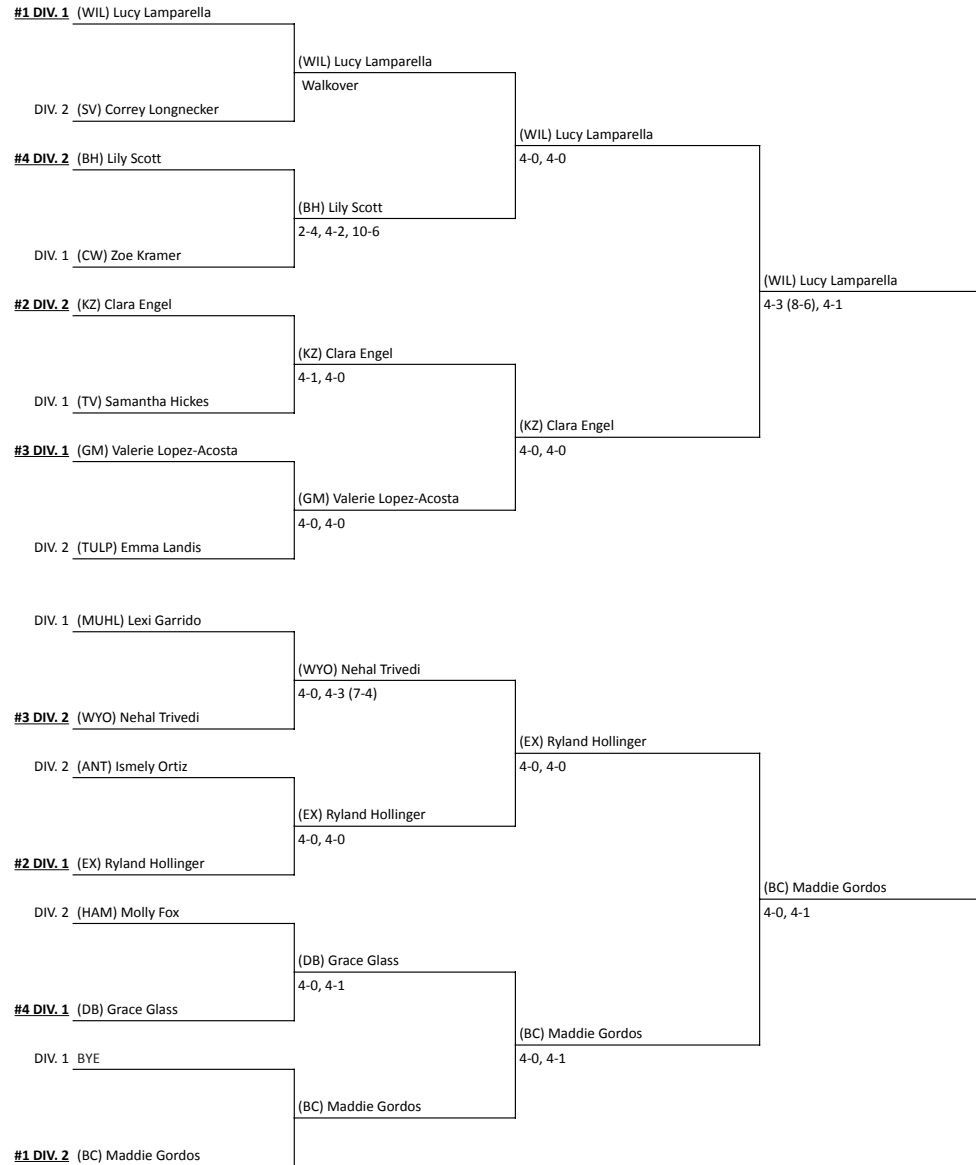

Flight 5 Singles

2024 BCIAA Girls Tennis Tournament

15 players

DIV. 1 SEEDS		DIV. 2 SEEDS	
#1	(WIL) Lucy Lamparella	#1	(BC) Maddie Gordos
#2	(EX) Ryland Hollinger	#2	(KZ) Clara Engel
#3	(GM) Valerie Lopez-Acosta	#3	(WYO) Nehal Trivedi
#4	(DB) Grace Glass	#4	(BH) Lily Scott

DIV. 1 FIELD		DIV. 2 FIELD	
1	(CW) Zoe Kramer	1	(ANT) Ismely Ortiz
2	(DB) Grace Glass	2	(BC) Maddie Gordos
3	(EX) Ryland Hollinger	3	(BH) Lily Scott
4	(GM) Valerie Lopez-Acosta	4	(HAM) Molly Fox
5	(MUHL) Lexi Garrido	5	(KZ) Clara Engel
6	(TV) Samantha Hickes	6	(SV) Miana Campbell
7	(WIL) Lucy Lamparella	7	(TULP) Emma Landis
	(RDG) NO ENTRY	8	(WYO) Nehal Trivedi
			(FW) NO ENTRY

Flight 5 Singles Champion
(BC) Maddie Gordos
7-5, 6-2