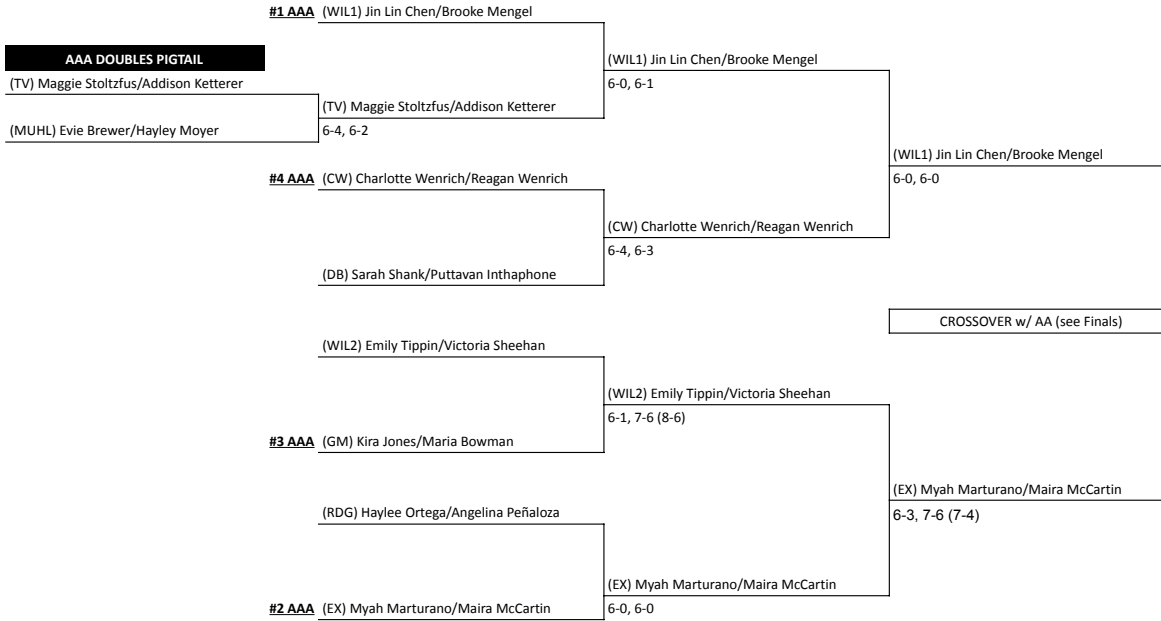

AAA Flight 1 Doubles
2024 BCIAA Girls Tennis Tournament
9 teams

1. **AAA SEEDS**
2. #1 (WIL1) Jin Lin Chen/Brooke Mengel
   - #2 (EX) Myah Marturano/Maira McCartin
   - #3 (GM) Kira Jones/Maria Bowman
   - #4 (CW) Charlotte Wenrich/Reagan Wenrich

1. **AAA FIELD**
2. 1 (CW) Charlotte Wenrich/Reagan Wenrich
   - 2 (DB) Sarah Shank/Puttavan Inthaphone
   - 3 (EX) Myah Marturano/Maira McCartin
   - 4 (GM) Kira Jones/Maria Bowman
   - 5 (MUHL) Evie Brewer/Hayley Moyer
   - 6 (RDG) Haylee Ortega/Angelina Peñaloza
   - 7 (TV) Maggie Stoltzfus/Addison Ketterer
   - 8 (WIL1) Jin Lin Chen/Brooke Mengel
   - 9 (WIL2) Emily Tippin/Victoria Sheehan

AAA 3rd Place Match (if necessary)