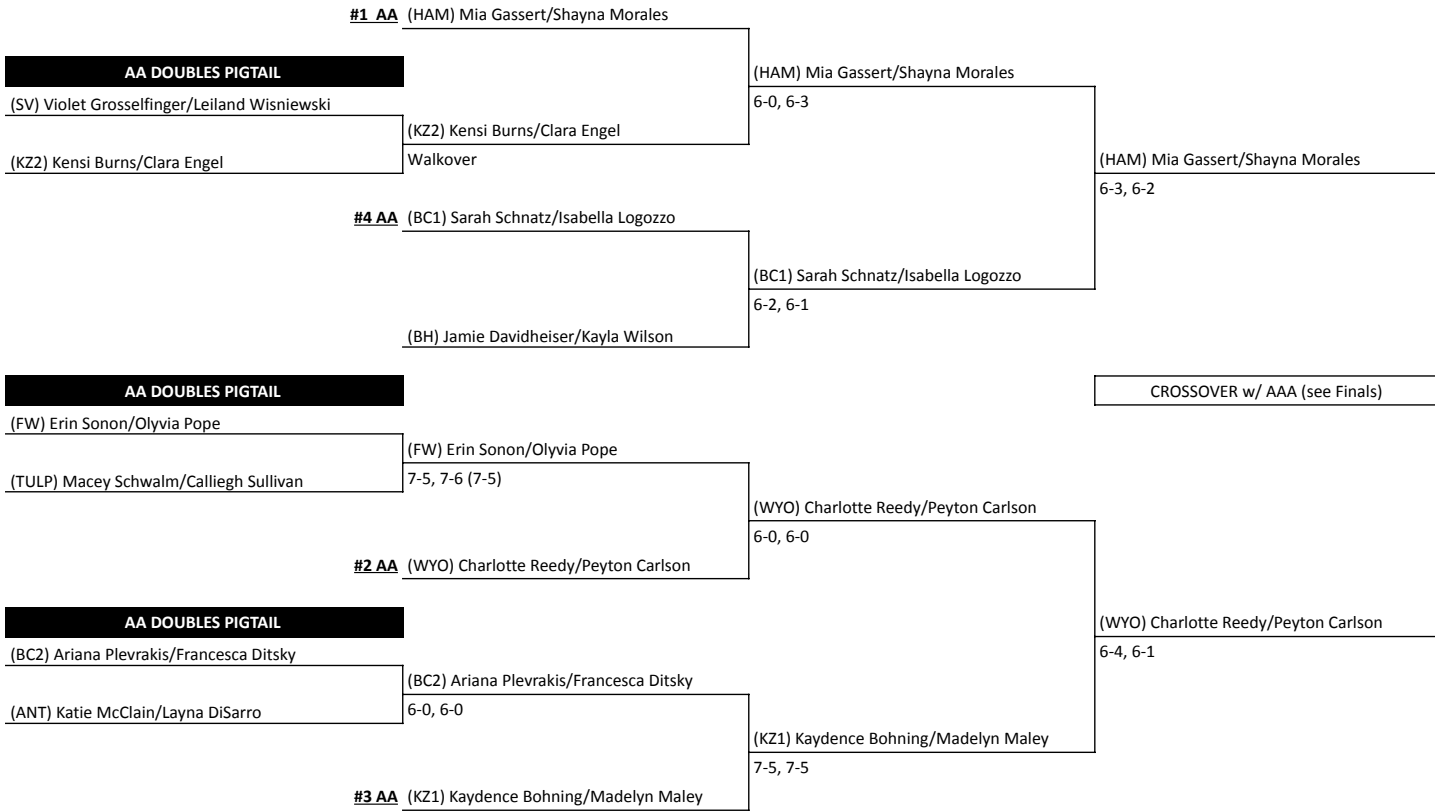

AA Flight 1 Doubles

2024 BCIAA Girls Tennis Tournament

11 teams

AA SEEDS

- #1 (HAM) Mia Gassert/Shayna Morales
- #2 (WYO) Charlotte Reedy/Peyton Carlson
- #3 (KZ1) Kaydence Bohning/Madelyn Maley
- #4 (BC1) Sarah Schnatz/Isabella Logozzo

AA FIELD

- 1 (ANT) Katie McClain/Layna DiSarro
- 2 (BC1) Sarah Schnatz/Isabella Logozzo
- 3 (BC2) Ariana Plevrakis/Francesca Ditsky
- 4 (BH) Jamie Davidheiser/Kayla Wilson
- 5 (FW) Erin Sonon/Olyvia Pope
- 6 (HAM) Mia Gassert/Shayna Morales
- 7 (KZ1) Kaydence Bohning/Madelyn Maley
- 8 (KZ2) Kensi Burns/Clara Engel
- 9 (SV) Violet Grosseffinger/Leiland Wisniewski
- 10 (TULP) Macey Schwalm/Calliegh Sullivan
- 11 (WYO) Charlotte Reedy/Peyton Carlson