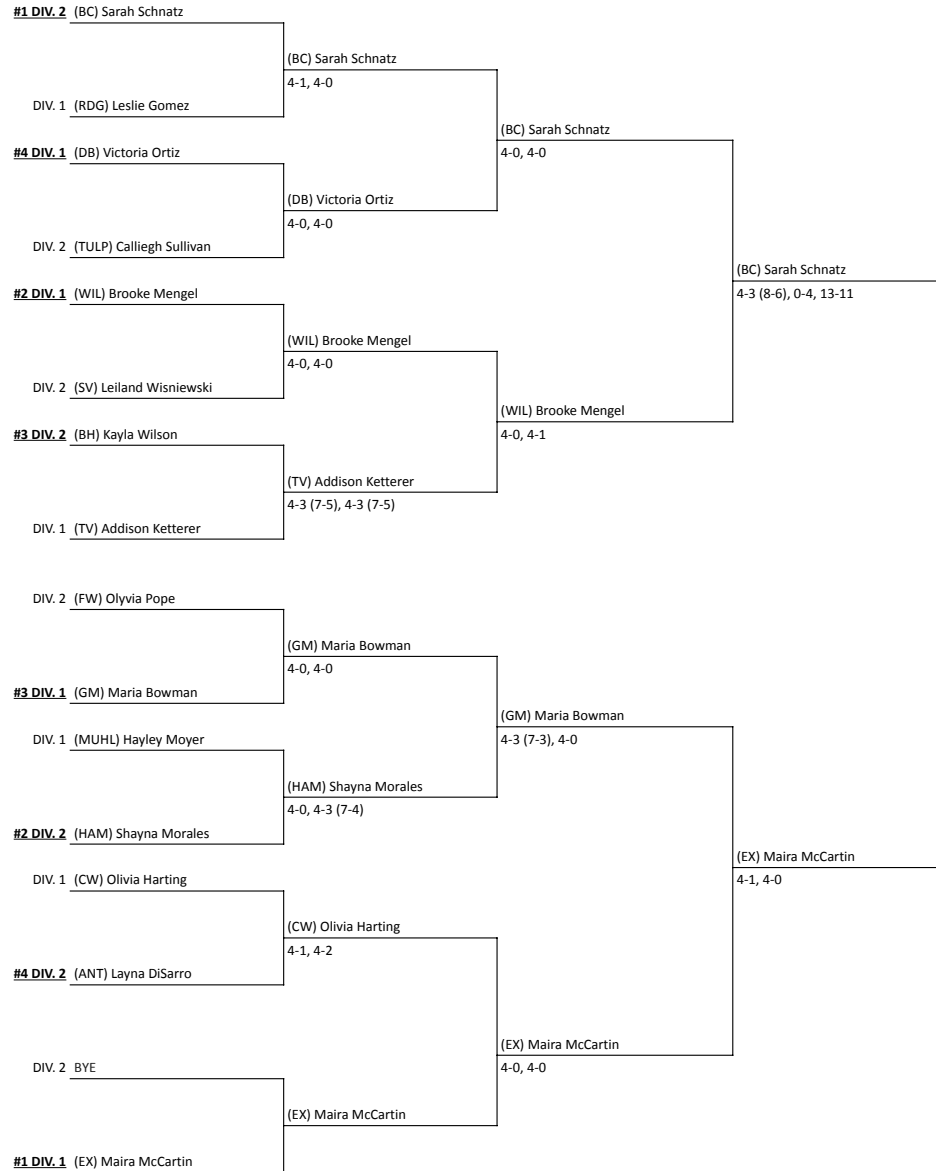

Flight 2 Singles

2024 BCIAA Girls Tennis Tournament

15 players

DIV. 1 SEEDS

- #1 (EX) Maira McCartin
- #2 (WIL) Brooke Mengel
- #3 (GM) Maria Bowman
- #4 (DB) Victoria Ortiz

DIV. 2 SEEDS

- #1 (BC) Sarah Schnatz
- #2 (HAM) Shayna Morales
- #3 (BH) Kayla Wilson
- #4 (ANT) Layna DiSarro

DIV. 1 FIELD

- 1 (CW) Olivia Harting
- 2 (DB) Victoria Ortiz
- 3 (EX) Maira McCartin
- 4 (GM) Maria Bowman
- 5 (MUHL) Hayley Moyer
- 6 (RDG) Leslie Gomez
- 7 (TV) Addison Ketterer
- 8 (WIL) Brooke Mengel

DIV. 2 FIELD

- 1 (ANT) Layna DiSarro
- 2 (BC) Sarah Schnatz
- 3 (BH) Kayla Wilson
- 4 (FW) Olyvia Pope
- 5 (HAM) Shayna Morales
- 6 (SV) Leiland Wisniewski
- 7 (TULP) Calliegh Sullivan

(KZ) NO ENTRY
(WYO) NO ENTRY